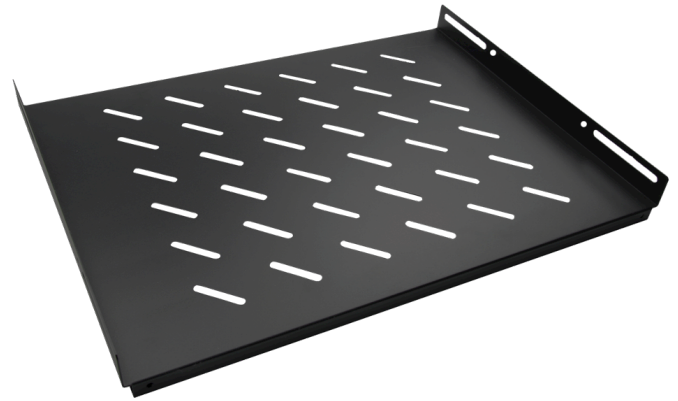

SPR60FS

19" fixed shelf - 350mm depth

A 19" Fixed shelf made of steel with a thickness of 1,2 mm with a black structural powder coating. The shelf can be used to store equipment which doesn't contain a standard 19" mounting fixture. For use with SPR racks only.

Product Features:

Dimensions	470 x 15 x 350 mm (W x H x D)
Weight	1.800 kg

	SPR60FS	Product description: 19" FIXED SHELF - 350MM DEPTH
	Weight: 1,80 kg	Outer dimensions: (w x h x d) 472 x 47,6 x 350