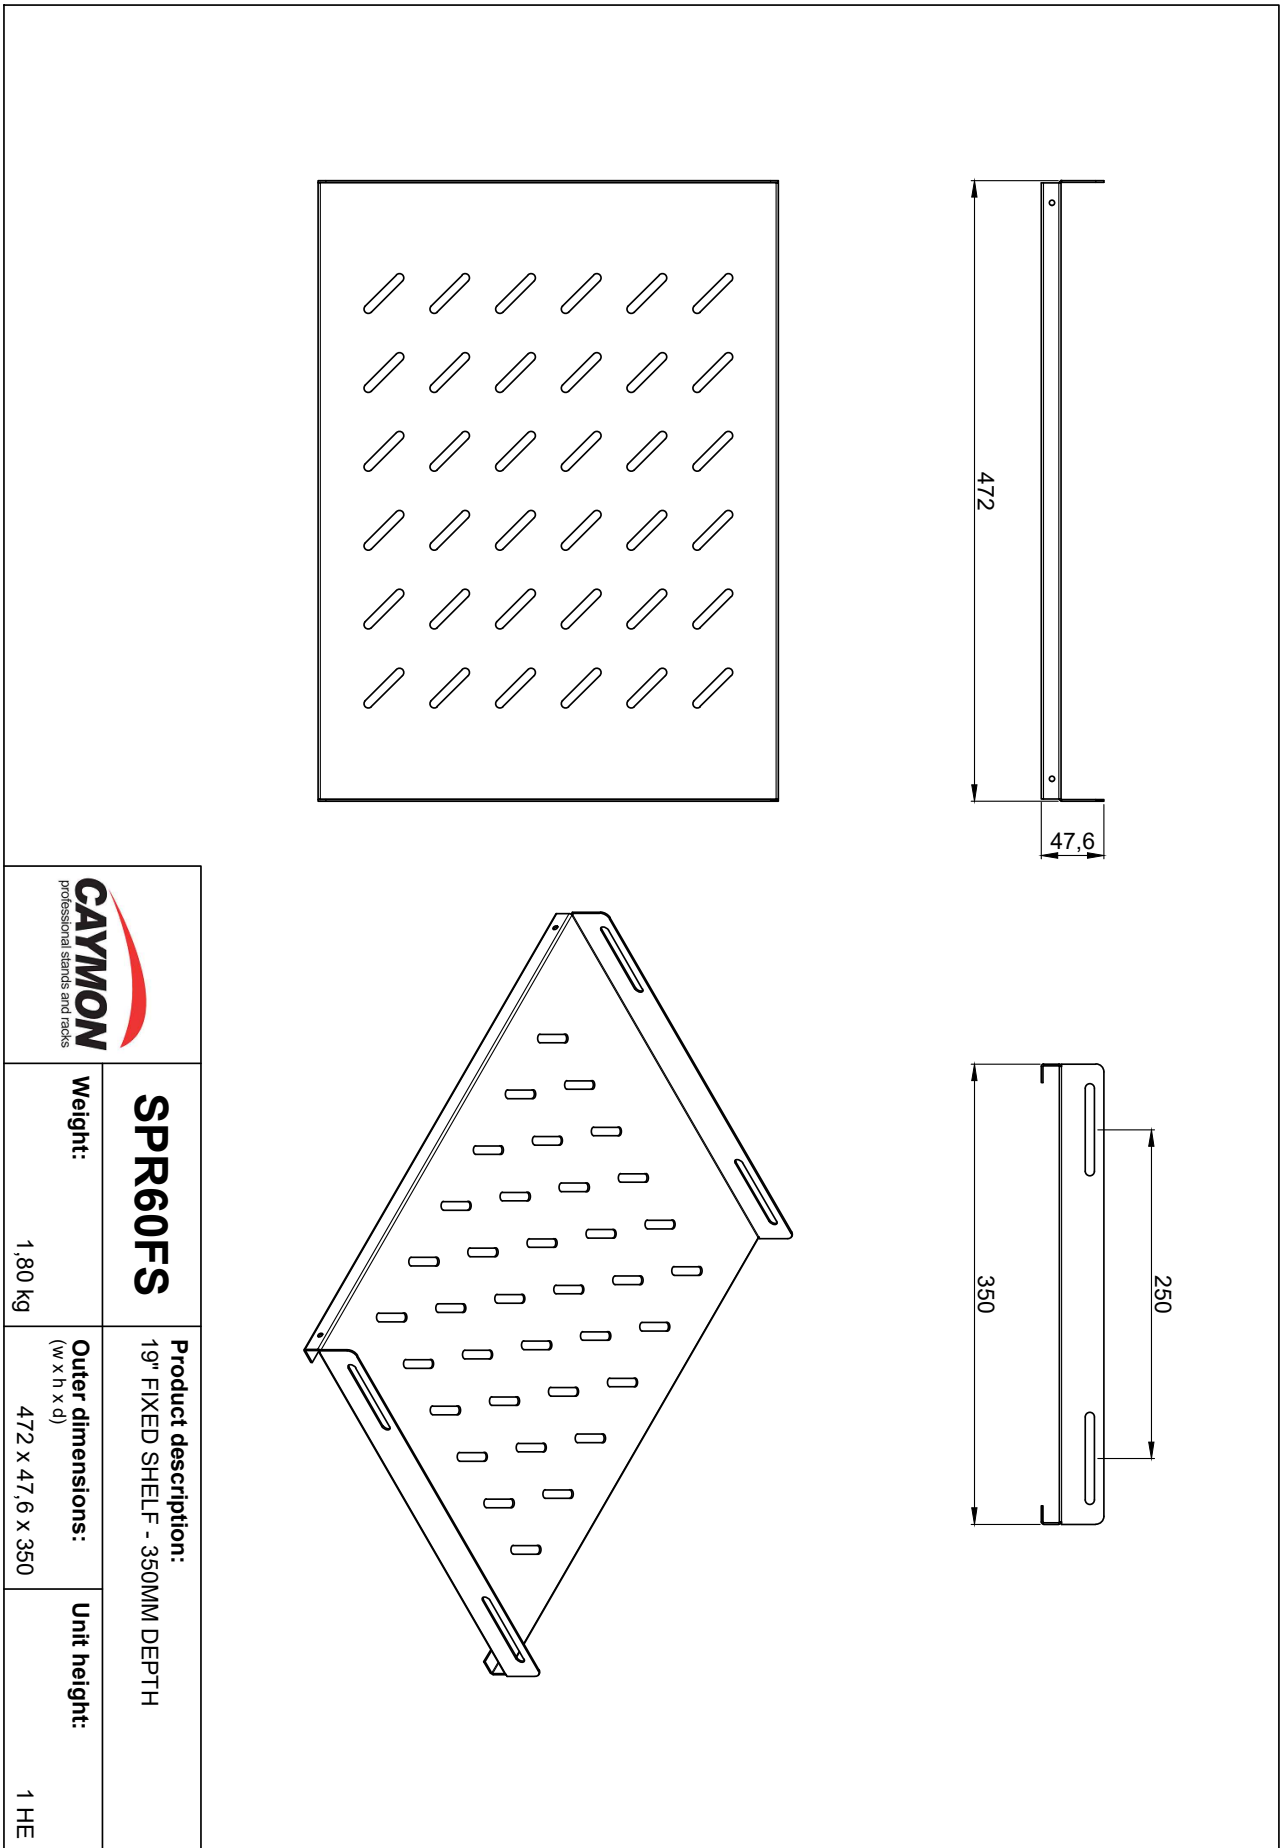

SPR60FS

19" fixed shelf - 350mm depth

A 19" Fixed shelf made of steel with a thickness of 1,2 mm with a black structural powder coating. The shelf can be used to store equipment which doesn't contain a standard 19" mounting fixture. For use with SPR racks only.

Product Features:

Dimensions	470 x 15 x 350 mm (W x H x D)
Weight	1.800 kg

	SPR60FS	Product description: 19" FIXED SHELF - 350MM DEPTH
	Weight: 1,80 kg	Outer dimensions: (w x h x d) 472 x 47,6 x 350