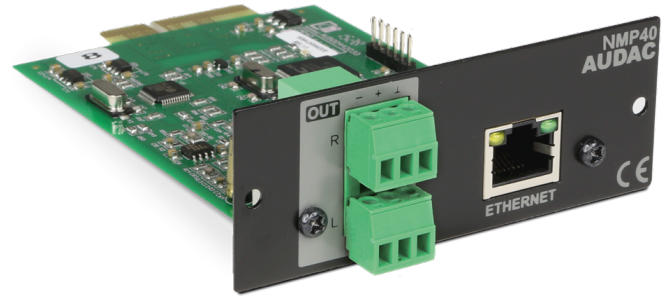

NMP40

Audio Streaming Sourcecon™ Module

Highlights:

- Compatible with AUDAC Touch™
- Spotify™ compatible
- True plug & play solution
- Works with any SourceCon™ enabled device
- Custom audio stream selection

The NMP40 SourceCon™ Network audio player module enables the possibility to stream audio files from a personal computer or mobile device directly to a professional audio system while maintaining the best available sound quality.

Compatible with streaming technologies like Spotify Connect you can stream music straight to your professional sound system directly from the cloud while using your computer or mobile device only as a controller. This avoids any unwanted interruptions and maintains higher sample rates.

Applications:

- Bars, restaurants
- Retail
- Hotels
- Public facilities
- Houses of worship

System specifications:

Connection		SourceCon™ interface card slot
Inputs		RJ45 (Ethernet)
Outputs	Type	Balanced stereo line outputs
	Connector	3-pin Euro Terminal Block (Pitch - 3.81 mm)
Crosstalk (@ 1 kHz)		> 82 dB
THD+N (@ 1 kHz)		0.02%
Signal / Noise		100 dB
Outputs	Level	+7 dB ~ -92 dB
Frequency	Response (± 3 dB)	20 Hz - 20 kHz
Power	Consumption	2.5 W