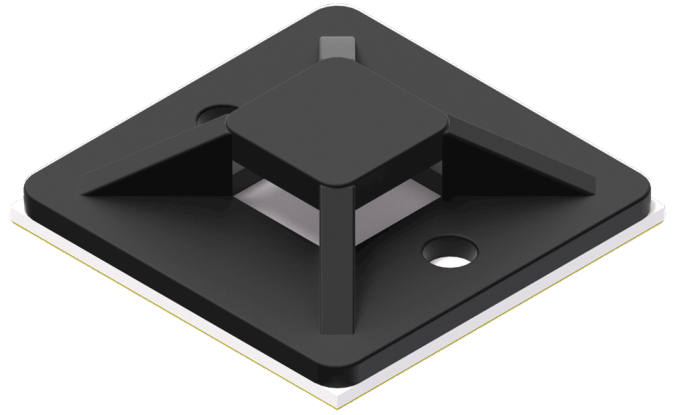

# ACM130

Self adhesive cable tie mount - 30 x 30 mm

Self-Adhesive Cable tie Mount White Color (All Packed by 100 pcs in re-closable PE Bag)

## Variants:

---

- ACM130/B - Black version
- ACM130/W - White version