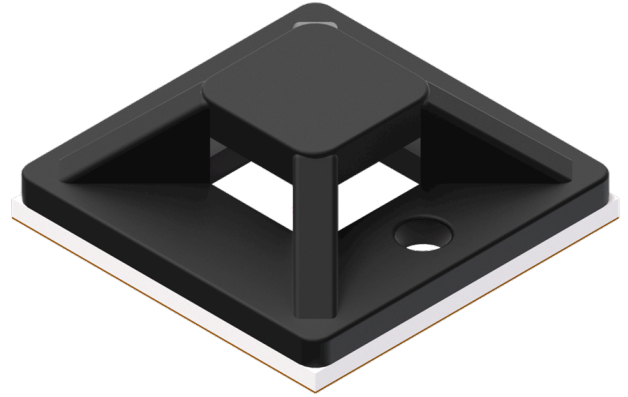

ACM120

Self adhesive cable tie mount - 20 x 20 mm

Self-Adhesive Cable tie Mount White/Black Color (All Packed by 100 pcs in re-closable PE Bag)

Variants:

- ACM120/B - Black version
- ACM120/W - White version